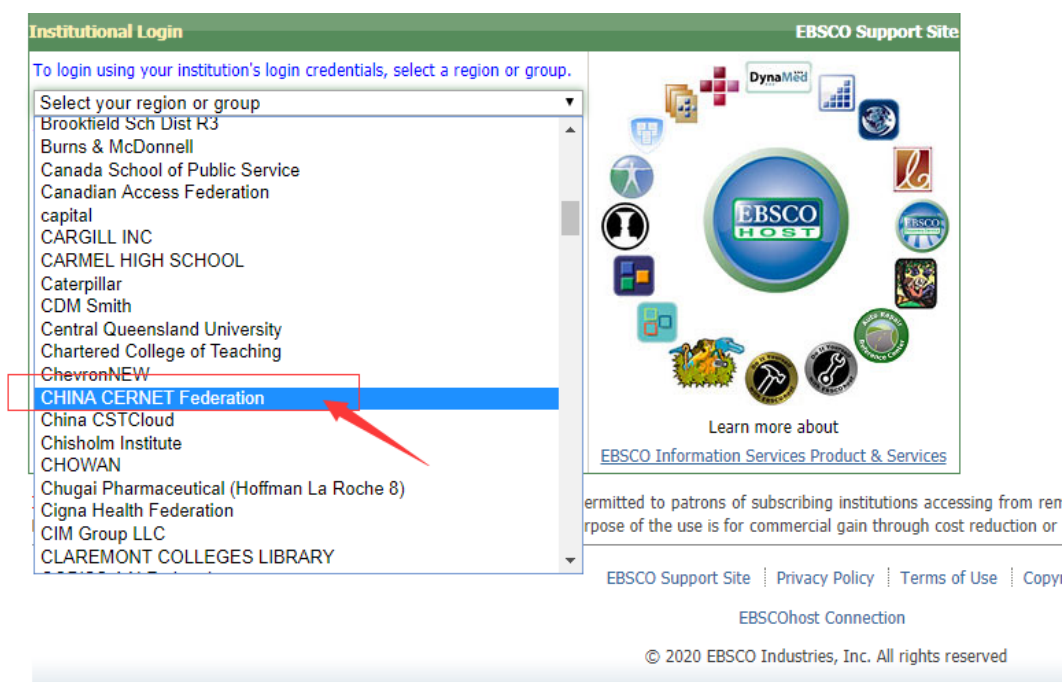

EBSCO 数据平台访问指南

1. 在非校园 IP 范围内打开网址 (<http://search.ebscohost.com/>), 选择 “Institutional Login”

2. 在 “Select your region or group” 选 “CHINA CERNET Federation”

3. 选择我校“SAU”

- Northwest University - China
- Ocean University of China
- Peking University
- QILU UNIVERSITY OF TECHNOLOGY
- Qinghai Normal University
- Qufu Normal University
- RENMIN UNIVERSITY OF CHINA
- SAU
- Shaanxi Normal University
- Shandong Agricultural University
- Shandong University
- ShandongJianzhuUniversity
- Shanghai Customs College
- shanghai dianji university
- Shanghai International Studies University
- Shanghai Jiao Tong University
- Shanghai Lixin University Of Accounting And Finance
- Shanghai Maritime University
- Shanghai Normal University
- Shanghai Ocean University
- Shanghai Polytechnic University
- Shanghai University
- Shanghai University of Engineering Science
- Shanghai University of Finance and Economics
- Shanghai University of Sport
- Shantou University
- Shanxi University
- Shaoxing University
- Shenyang Agricultural University
- Shenyang Pharmaceutical University
- Shenyang University of Technology
- Shenzhen Technology University
- Shenzhen University

4. 进入沈阳航空航天大学登录页面输入用户名、密码（与智慧沈航用户名密码一致）

登录到 Elsevier

账号

密码

不保存账号信息

清除历史授权信息

5. 登录成功后，显示可以访问的 EBSCO 资源