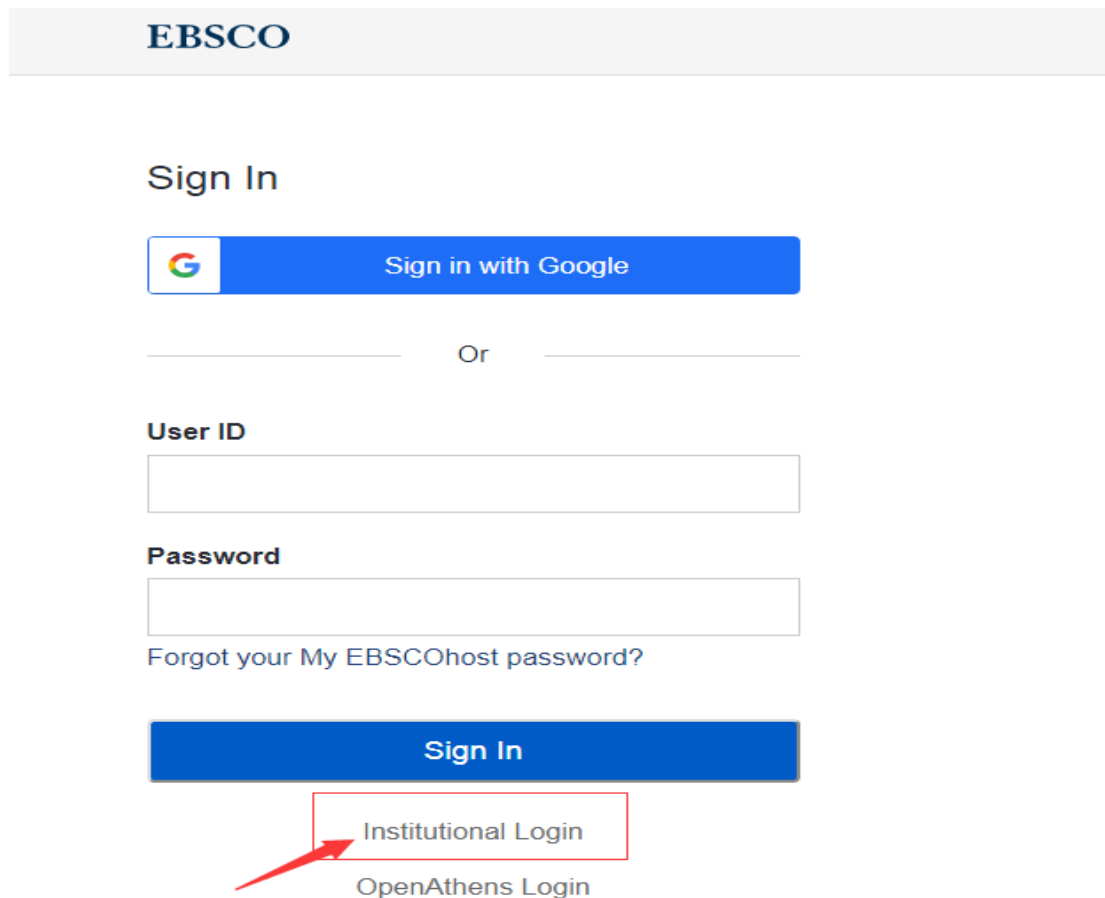

EBSCO 数据平台访问指南

1. 在非校园 IP 范围内打开网址 (<http://search.ebscohost.com/>), 选择 “Institutional Login”

2. 在 “Select your region or group” 选 “CHINA CERNET Federation”

3. 选择我校“SAU”

- Northwest University - China
- Ocean University of China
- Peking University
- QILU UNIVERSITY OF TECHNOLOGY
- Qinghai Normal University
- Qufu Normal University
- RENMIN UNIVERSITY OF CHINA
- SAU
- Shaanxi Normal University
- Shandong Agricultural University
- Shandong University
- ShandongJianzhuUniversity
- Shanghai Customs College
- shanghai dianji university
- Shanghai International Studies University
- Shanghai Jiao Tong University
- Shanghai Lixin University Of Accounting And Finance
- Shanghai Maritime University
- Shanghai Normal University
- Shanghai Ocean University
- Shanghai Polytechnic University
- Shanghai University
- Shanghai University of Engineering Science
- Shanghai University of Finance and Economics
- Shanghai University of Sport
- Shantou University
- Shanxi University
- Shaoxing University
- Shenyang Agricultural University
- Shenyang Pharmaceutical University
- Shenyang University of Technology
- Shenzhen Technology University
- Shenzhen University

4. 进入沈阳航空航天大学登录页面输入用户名、密码（与智慧沈航用户名密码一致）

登录到 Elsevier

账号

密码

不保存账号信息

清除历史授权信息

5. 登录成功后，显示可以访问的 EBSCO 资源